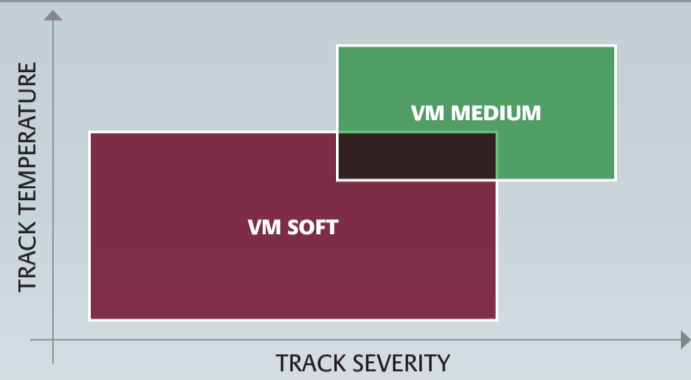

BRIDGESTONE

OPERATING RANGES BY PATTERN / COMPOUND

RACING BATTLEAX V02 FRONT

**BATTLEAX
RACING
V02**

RACING BATTLEAX V02 REAR

**BATTLEAX
RACING
V02**

BATTLEAX RACING R11 FRONT

**BATTLEAX
RACING
R11**