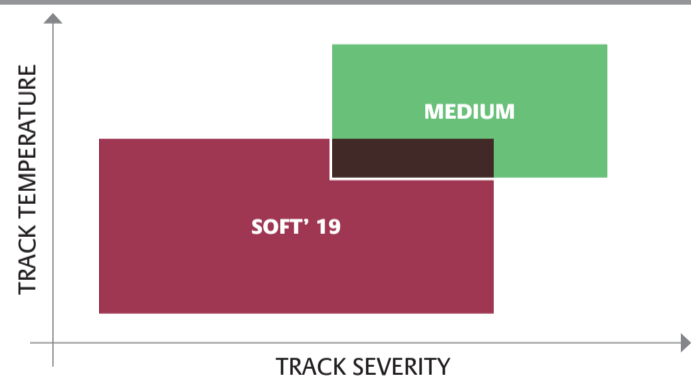

BATTLEAX RACING R11 REAR

**BATTLEAX
RACING
R11**

RACING BATTLEAX W01 FRONT AND REAR

**BATTLEAX
RACING
W01**