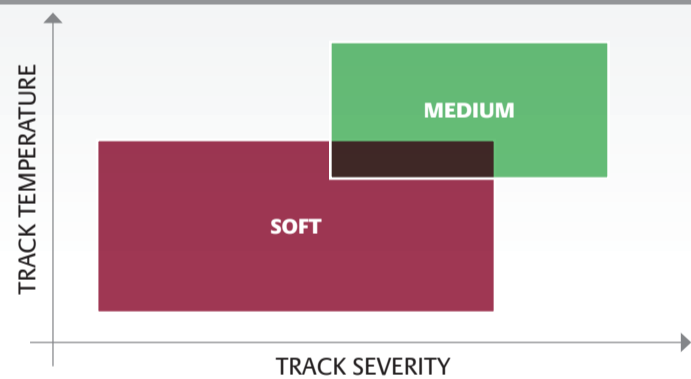

BRIDGESTONE

OPERATING RANGES BY PATTERN / COMPOUND

RACING BATTLEAX V02 FRONT

**BATTLEAX
RACING
V02**

RACING BATTLEAX V02 REAR

**BATTLEAX
RACING
V02**

BATTLEAX RACING R11 FRONT

**BATTLEAX
RACING
R11**