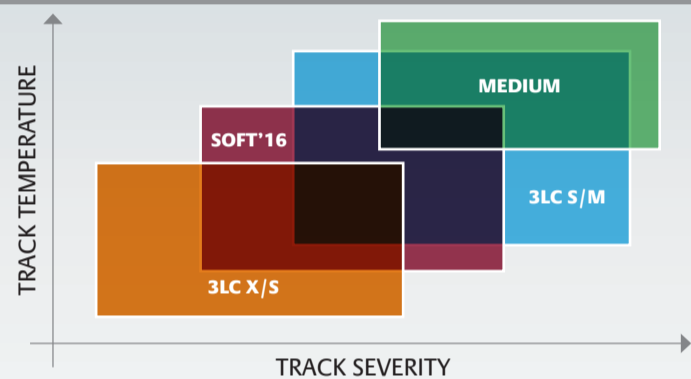

BRIDGESTONE

OPERATING RANGES BY PATTERN / COMPOUND

RACING BATTLEAX V02 FRONT

**BATTLEAX
RACING
V02**

RACING BATTLEAX V02 REAR

**BATTLEAX
RACING
V02**

BATTLEAX RACING R11 FRONT

**BATTLEAX
RACING
R11**